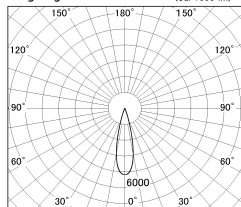

Installation	Track mount
Type	cledy versa L-G tracklight
Fixture wattage	32W
Beam angle	25deg
Color Temp.	4000K
CRI	Ra>90
Luminous	2799 lm
Body	Die-castaluminumalloy
Body finish	Black
Trim finish	Black
Reflector finish	N/A
IP Rate	IP20
Light source	COB module
Input Voltage	AC220~240V
Dimming Type	Non-Dimmable
Certificate	CE,CCC
Cut Hole	N/A

■ Lighting Distribution Curve (cd./1000 lm)

φ	Illuminance Angle	Beam Angle	Vertical Illuminance(lx)	
			1	2
420	24°	25°	56260	14060
850			6250	3520
1270			2250	1560
1700			1150	880