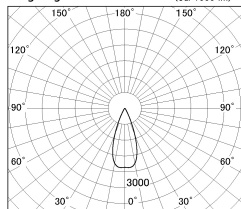

Installation	Track mount
Type	cledy versa L-G tracklight
Fixture wattage	32W
Beam angle	39deg
Color Temp.	4000K
CRI	Ra>90
Luminous	2869 lm
Body	Die-castaluminumalloy
Body finish	Black
Trim finish	Black
Reflector finish	N/A
IP Rate	IP20
Light source	COB module
Input Voltage	AC220~240V
Dimming Type	Non-Dimmable
Certificate	CE,CCC
Cut Hole	N/A

■ Lighting Distribution Curve (cd./1000 lm)