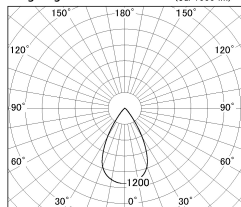

Installation	Track mount
Type	cledy versa L-G tracklight
Fixture wattage	32W
Beam angle	57deg
Color Temp.	4000K
CRI	Ra>90
Luminous	2751 lm
Body	Die-castaluminumalloy
Body finish	Black
Trim finish	Black
Reflector finish	N/A
IP Rate	IP20
Light source	COB module
Input Voltage	AC220~240V
Dimming Type	Non-Dimmable
Certificate	CE,CCC
Cut Hole	N/A

■ Lighting Distribution Curve (cd/1000 lm)