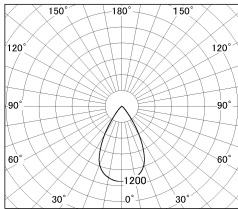

■ Lighting Distribution Curve (cd/1000 lm)

Installation	Track mount
Type	cledy versa L-G tracklight
Fixture wattage	32W
Beam angle	57deg
Color Temp.	4000K
CRI	Ra>90
Luminous	2751 lm
Body	Die-castaluminumalloy
Body finish	Black
Trim finish	Black
Reflector finish	N/A
IP Rate	IP20
Light source	COB module
Input Voltage	AC220~240V
Dimming Type	Non-Dimmable
Certificate	CE,CCC
Cut Hole	N/A