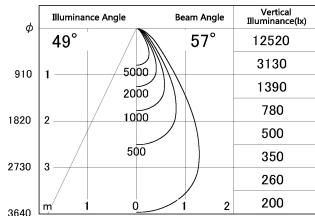

Installation	Track mount
Type	cledy versa L-G tracklight
Fixture wattage	32W
Beam angle	57deg
Color Temp.	4000K
CRI	Ra>90
Luminous	2751 lm
Body	Die-castaluminumalloy
Body finish	Black
Trim finish	Black
Reflector finish	N/A
IP Rate	IP20
Light source	COB module
Input Voltage	AC220~240V
Dimming Type	Non-Dimmable
Certificate	CE,CCC
Cut Hole	N/A