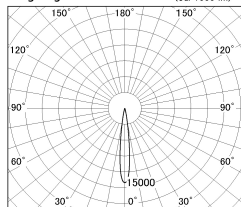

Installation	Track mount
Type	cledy versa L-G tracklight
Fixture wattage	24W
Beam angle	13deg
Color Temp.	4000K
CRI	Ra>90
Luminous	1966 lm
Body	Die-castaluminumalloy
Body finish	Black
Trim finish	Black
Reflector finish	N/A
IP Rate	IP20
Light source	COB module
Input Voltage	AC220~240V
Dimming Type	Non-Dimmable
Certificate	CE,CCC
Cut Hole	N/A

■ Lighting Distribution Curve (cd/1000 lm)

φ	Illuminance Angle	Beam Angle	Vertical Illuminance(lx)
	12°	13°	111170
210	50000		27790
	20000		12350
420	10000		6950
	5000		4450
630			3090
			2270
840			1740