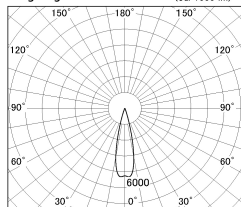

Installation	Track mount
Type	cledy versa L-G tracklight
Fixture wattage	24W
Beam angle	25deg
Color Temp.	4000K
CRI	Ra>90
Luminous	2068 lm
Body	Die-castaluminumalloy
Body finish	Black
Trim finish	Black
Reflector finish	N/A
IP Rate	IP20
Light source	COB module
Input Voltage	AC220~240V
Dimming Type	Non-Dimmable
Certificate	CE,CCC
Cut Hole	N/A

■ Lighting Distribution Curve (cd/1000 lm)