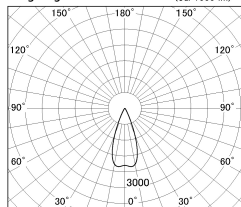

Installation	Track mount
Type	cledy versa L-G tracklight
Fixture wattage	24W
Beam angle	40deg
Color Temp.	4000K
CRI	Ra>90
Luminous	2112 lm
Body	Die-castaluminumalloy
Body finish	Black
Trim finish	Black
Reflector finish	N/A
IP Rate	IP20
Light source	COB module
Input Voltage	AC220~240V
Dimming Type	Non-Dimmable
Certificate	CE,CCC
Cut Hole	N/A

■ Lighting Distribution Curve (cd/1000 lm)