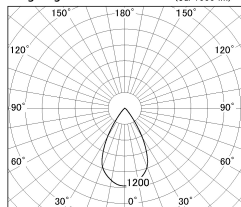

Installation	Track mount
Type	cledy versa L-G tracklight
Fixture wattage	24W
Beam angle	57deg
Color Temp.	4000K
CRI	Ra>90
Luminous	2036 lm
Body	Die-castaluminumalloy
Body finish	Black
Trim finish	Black
Reflector finish	N/A
IP Rate	IP20
Light source	COB module
Input Voltage	AC220~240V
Dimming Type	Non-Dimmable
Certificate	CE,CCC
Cut Hole	N/A

■ Lighting Distribution Curve (cd./1000 lm)