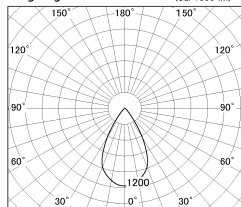

Installation	Track mount
Type	cledy versa L-G tracklight
Fixture wattage	24W
Beam angle	57deg
Color Temp.	4000K
CRI	Ra>90
Luminous	2036 lm
Body	Die-castaluminumalloy
Body finish	Black
Trim finish	Black
Reflector finish	N/A
IP Rate	IP20
Light source	COB module
Input Voltage	AC220~240V
Dimming Type	Non-Dimmable
Certificate	CE,CCC
Cut Hole	N/A

■ Lighting Distribution Curve (cd/1000 lm)