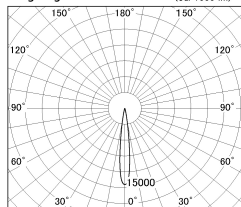

Installation	Track mount
Type	cledy versa L-G tracklight
Fixture wattage	18.6W
Beam angle	13deg
Color Temp.	4000K
CRI	Ra>90
Luminous	1582 lm
Body	Die-castaluminumalloy
Body finish	Black
Trim finish	Black
Reflector finish	N/A
IP Rate	IP20
Light source	COB module
Input Voltage	AC220~240V
Dimming Type	Non-Dimmable
Certificate	CE,CCC
Cut Hole	N/A

■ Lighting Distribution Curve (cd/1000 lm)

φ	Illuminance Angle	Beam Angle	Vertical Illuminance(lx)
	12°	13°	91620
210			22900
1			10180
420			5730
2			3660
630			2540
3			1870
840			1430
m	0	2