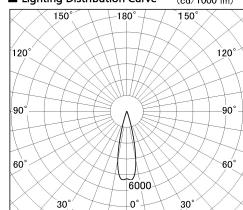

Installation	Track mount
Type	cledy versa L-G tracklight
Fixture wattage	18.6W
Beam angle	25deg
Color Temp.	4000K
CRI	Ra>90
Luminous	1663 lm
Body	Die-castaluminumalloy
Body finish	Black
Trim finish	Black
Reflector finish	N/A
IP Rate	IP20
Light source	COB module
Input Voltage	AC220~240V
Dimming Type	Non-Dimmable
Certificate	CE,CCC
Cut Hole	N/A

■ Lighting Distribution Curve (cd/1000 lm)