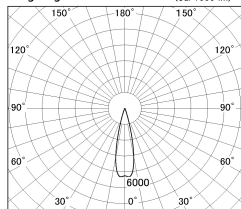

Installation	Track mount
Type	cledy versa L-G tracklight
Fixture wattage	18.6W
Beam angle	25deg
Color Temp.	4000K
CRI	Ra>90
Luminous	1663 lm
Body	Die-castaluminumalloy
Body finish	Black
Trim finish	Black
Reflector finish	N/A
IP Rate	IP20
Light source	COB module
Input Voltage	AC220~240V
Dimming Type	Non-Dimmable
Certificate	CE,CCC
Cut Hole	N/A

■ Lighting Distribution Curve (cd./1000 lm)

φ	Illuminance Angle	Beam Angle	Vertical Illuminance(lx)	
			1m	2m
400	23°	25°	34080	8520
810			10000	3790
1220			5000	2130
1620			2000	1360
			1000	950
				700
				530