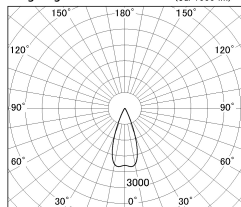

Installation	Track mount
Type	cledy versa L-G tracklight
Fixture wattage	18.6W
Beam angle	40deg
Color Temp.	4000K
CRI	Ra>90
Luminous	1699 lm
Body	Die-castaluminumalloy
Body finish	Black
Trim finish	Black
Reflector finish	N/A
IP Rate	IP20
Light source	COB module
Input Voltage	AC220~240V
Dimming Type	Non-Dimmable
Certificate	CE,CCC
Cut Hole	N/A

■ Lighting Distribution Curve (cd./1000 lm)