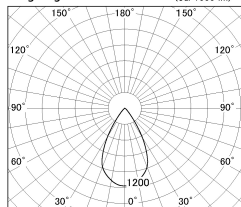

Installation	Track mount
Type	cledy versa L-G tracklight
Fixture wattage	18.6W
Beam angle	57deg
Color Temp.	4000K
CRI	Ra>90
Luminous	1638 lm
Body	Die-castaluminumalloy
Body finish	Black
Trim finish	Black
Reflector finish	N/A
IP Rate	IP20
Light source	COB module
Input Voltage	AC220~240V
Dimming Type	Non-Dimmable
Certificate	CE,CCC
Cut Hole	N/A

■ Lighting Distribution Curve (cd./1000 lm)