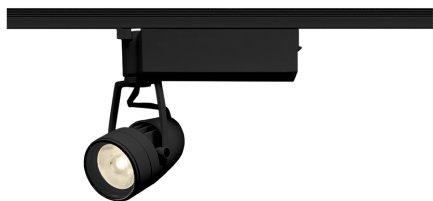

Item no. SD376-1415B9040-LX

Series Name: cledy versa L-G tracklight