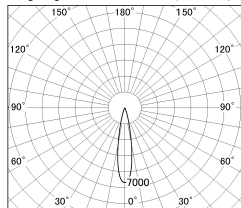

■ Lighting Distribution Curve (cd/1000 lm)

φ	Illuminance Angle	Beam Angle	Vertical Illuminance(lx)
350	20°	20°	29940
700			7490
1050			3330
1410			1870
			1200
			830
			610
			470

Installation	Track mount
Type	cledy versa L-G tracklight
Fixture wattage	12.5W
Beam angle	20deg
Color Temp.	4000K
CRI	Ra>90
Luminous	1137 lm
Body	Die-castaluminumalloy
Body finish	Black
Trim finish	Black
Reflector finish	N/A
IP Rate	IP20
Light source	COB module
Input Voltage	AC220~240V
Dimming Type	Non-Dimmable
Certificate	CE,CCC
Cut Hole	N/A