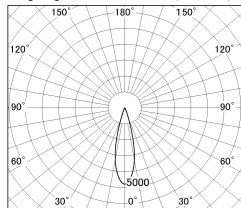

Installation	Track mount
Type	cledy versa L-G tracklight
Fixture wattage	12.5W
Beam angle	26deg
Color Temp.	4000K
CRI	Ra>90
Luminous	1215 lm
Body	Die-castaluminumalloy
Body finish	Black
Trim finish	Black
Reflector finish	N/A
IP Rate	IP20
Light source	COB module
Input Voltage	AC220~240V
Dimming Type	Non-Dimmable
Certificate	CE,CCC
Cut Hole	N/A

■ Lighting Distribution Curve (cd/1000 lm)

φ	Illuminance Angle		Beam Angle	Vertical Illuminance (lx)
	25°	26°		
440	10000	5000	26°	23340
880	2000	1000		5830
1330	1000	500		2590
1770	500	250		1460
				930
				650
				480
				360