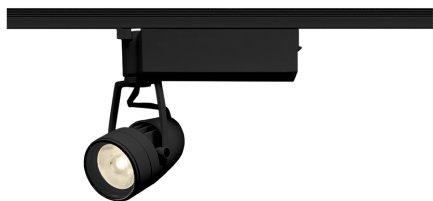

Item no. SD376-1425B9040-LX

Series Name: cledy versa L-G tracklight