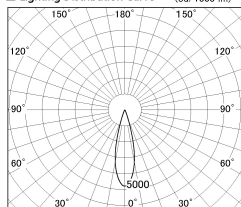

Installation	Track mount
Type	cledy versa L-G tracklight
Fixture wattage	12.5W
Beam angle	26deg
Color Temp.	4000K
CRI	Ra>90
Luminous	1215 lm
Body	Die-castaluminumalloy
Body finish	Black
Trim finish	Black
Reflector finish	N/A
IP Rate	IP20
Light source	COB module
Input Voltage	AC220~240V
Dimming Type	Non-Dimmable
Certificate	CE,CCC
Cut Hole	N/A

■ Lighting Distribution Curve (cd/1000 lm)

φ	Illuminance Angle	Beam Angle	Vertical Illuminance (lx)
440	25°	26°	23340
880			5830
1330			2590
1770			1460
			930
			650
			480
			360