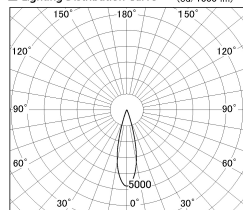

Installation	Track mount
Type	cledy versa L-G tracklight
Fixture wattage	12.5W
Beam angle	26deg
Color Temp.	4000K
CRI	Ra>90
Luminous	1215 lm
Body	Die-castaluminumalloy
Body finish	Black
Trim finish	Black
Reflector finish	N/A
IP Rate	IP20
Light source	COB module
Input Voltage	AC220~240V
Dimming Type	Non-Dimmable
Certificate	CE,CCC
Cut Hole	N/A

■ Lighting Distribution Curve (cd/1000 lm)

φ	Illuminance Angle		Beam Angle	Vertical Illuminance (lx)
	25°	26°		
440	10000	5000	26°	23340
880	2000	1000		5830
1330	1000	500		2590
1770	500	250		1460
				930
				650
				480
				360