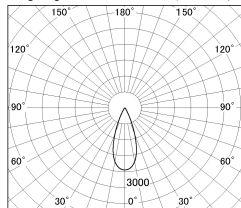

■ Lighting Distribution Curve (cd/1000 lm)

Installation	Track mount
Type	cledy versa L-G tracklight
Fixture wattage	12.5W
Beam angle	38deg
Color Temp.	4000K
CRI	Ra>90
Luminous	1191 lm
Body	Die-castaluminumalloy
Body finish	Black
Trim finish	Black
Reflector finish	N/A
IP Rate	IP20
Light source	COB module
Input Voltage	AC220~240V
Dimming Type	Non-Dimmable
Certificate	CE,CCC
Cut Hole	N/A