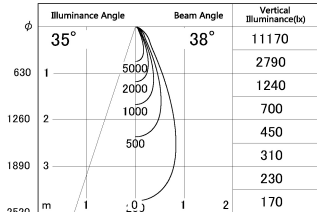

Installation	Track mount
Type	cledy versa L-G tracklight
Fixture wattage	12.5W
Beam angle	38deg
Color Temp.	4000K
CRI	Ra>90
Luminous	1191 lm
Body	Die-castaluminumalloy
Body finish	Black
Trim finish	Black
Reflector finish	N/A
IP Rate	IP20
Light source	COB module
Input Voltage	AC220~240V
Dimming Type	Non-Dimmable
Certificate	CE,CCC
Cut Hole	N/A