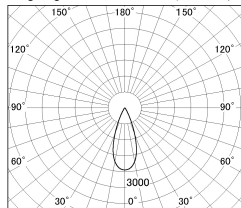

Installation	Track mount
Type	cledy versa L-G tracklight
Fixture wattage	12.5W
Beam angle	38deg
Color Temp.	4000K
CRI	Ra>90
Luminous	1191 lm
Body	Die-castaluminumalloy
Body finish	Black
Trim finish	Black
Reflector finish	N/A
IP Rate	IP20
Light source	COB module
Input Voltage	AC220~240V
Dimming Type	Non-Dimmable
Certificate	CE,CCC
Cut Hole	N/A

■ Lighting Distribution Curve (cd/1000 lm)