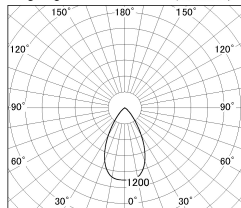

■ Lighting Distribution Curve (cd/1000 lm)

Installation	Track mount
Type	cledy versa L-G tracklight
Fixture wattage	12.5W
Beam angle	56deg
Color Temp.	4000K
CRI	Ra>90
Luminous	1181 lm
Body	Die-castaluminumalloy
Body finish	Black
Trim finish	Black
Reflector finish	N/A
IP Rate	IP20
Light source	COB module
Input Voltage	AC220~240V
Dimming Type	Non-Dimmable
Certificate	CE,CCC
Cut Hole	N/A