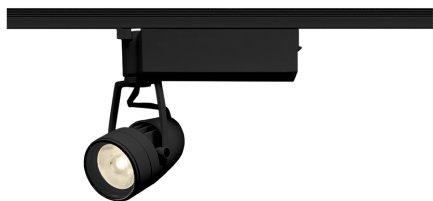

Item no. SD376-1455B9040-LX

Series Name: cledy versa L-G tracklight