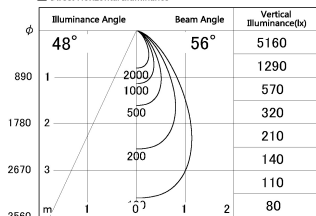

Installation	Track mount
Type	cledy versa L-G tracklight
Fixture wattage	12.5W
Beam angle	56deg
Color Temp.	4000K
CRI	Ra>90
Luminous	1181 lm
Body	Die-castaluminumalloy
Body finish	Black
Trim finish	Black
Reflector finish	N/A
IP Rate	IP20
Light source	COB module
Input Voltage	AC220~240V
Dimming Type	Non-Dimmable
Certificate	CE,CCC
Cut Hole	N/A