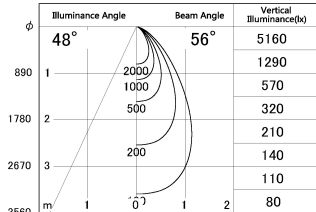

Installation	Track mount
Type	cledy versa L-G tracklight
Fixture wattage	12.5W
Beam angle	56deg
Color Temp.	4000K
CRI	Ra>90
Luminous	1181 lm
Body	Die-castaluminumalloy
Body finish	Black
Trim finish	Black
Reflector finish	N/A
IP Rate	IP20
Light source	COB module
Input Voltage	AC220~240V
Dimming Type	Non-Dimmable
Certificate	CE,CCC
Cut Hole	N/A