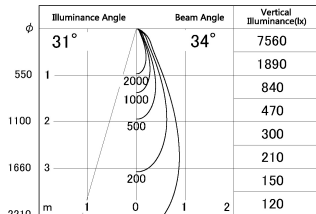

Installation	Track mount
Type	cledy versa L-G tracklight
Fixture wattage	7.4W
Beam angle	34deg
Color Temp.	4000K
CRI	Ra>90
Luminous	683 lm
Body	Die-castaluminumalloy
Body finish	Black
Trim finish	Black
Reflector finish	N/A
IP Rate	IP20
Light source	COB module
Input Voltage	AC220~240V
Dimming Type	Non-Dimmable
Certificate	CE,CCC
Cut Hole	N/A