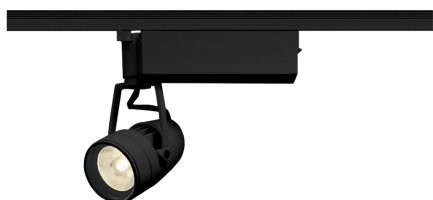

Item no. SD376-0835B9040-LX

Series Name: cledy versa L-G tracklight