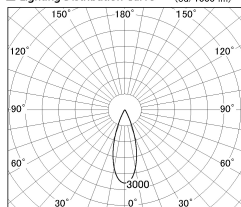

■ Lighting Distribution Curve (cd/1000 lm)

Installation	Track mount
Type	cledy versa L-G tracklight
Fixture wattage	7.4W
Beam angle	34deg
Color Temp.	4000K
CRI	Ra>90
Luminous	683 lm
Body	Die-castaluminumalloy
Body finish	Black
Trim finish	Black
Reflector finish	N/A
IP Rate	IP20
Light source	COB module
Input Voltage	AC220~240V
Dimming Type	Non-Dimmable
Certificate	CE,CCC
Cut Hole	N/A