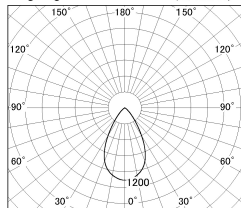

■ Lighting Distribution Curve (cd/1000 lm)

Installation	Track mount
Type	cledy versa L-G tracklight
Fixture wattage	7.4W
Beam angle	57deg
Color Temp.	4000K
CRI	Ra>90
Luminous	675 lm
Body	Die-castaluminumalloy
Body finish	Black
Trim finish	Black
Reflector finish	N/A
IP Rate	IP20
Light source	COB module
Input Voltage	AC220~240V
Dimming Type	Non-Dimmable
Certificate	CE,CCC
Cut Hole	N/A