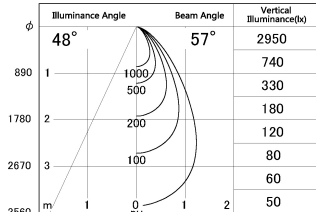

Installation	Track mount
Type	cledy versa L-G tracklight
Fixture wattage	7.4W
Beam angle	57deg
Color Temp.	4000K
CRI	Ra>90
Luminous	675 lm
Body	Die-castaluminumalloy
Body finish	Black
Trim finish	Black
Reflector finish	N/A
IP Rate	IP20
Light source	COB module
Input Voltage	AC220~240V
Dimming Type	Non-Dimmable
Certificate	CE,CCC
Cut Hole	N/A