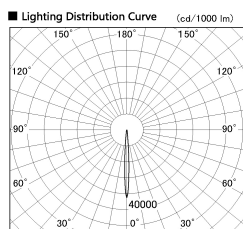

Item no. DD130-0504BB9027-DM1

Series Name: Hospitality Antiglare
downlight (DD130)

■ Direct Horizontal Illuminance DD130-0504BB9027-DM1

φ	Illuminance Angle	Beam Angle	Vertical Illuminance (lx)
100	6°	7°	18290
1			4570
200			2030
2			1140
310			730
3			510
410			370
m	1	0	290

Installation	Recessed mount
Type	Hospitality Antiglare downlight (DD130)
Fixture wattage	3.5W
Beam angle	7 deg
Color Temp.	2700K
CRI	Ra>90
Luminous	133 lm
Body	Die-cast aluminum alloy
Body finish	N/A
Trim finish	Black
Reflector finish	Black
IP Rate	IP20
Light source	SMD module
Input Voltage	AC220~240V
Dimming Type	1-10v Dimmable
Certificate	CE, CCC
Cut Hole	60