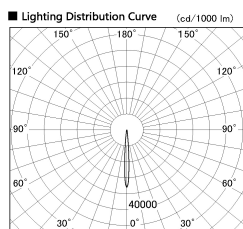

Item no. DD130-0504CB9027-DM1

Series Name: Hospitality Antiglare
downlight (DD130)

■ Direct Horizontal Illuminance DD130-0504CB9027-DM1

φ	Illuminance Angle	Beam Angle	Vertical Illuminance (lx)
1	7°	8°	16940
1			4230
2			1880
2			1060
3			680
3			470
4			350
4			260

Installation	Recessed mount	
Type	Hospitality	Antiglare downlight (DD130)
Fixture wattage	3.5W	
Beam angle	7 deg	
Color Temp.	2700K	
CRI	Ra>90	
Luminous	146 lm	
Body	Die-cast aluminum alloy	
Body finish	N/A	
Trim finish	Black	
Reflector finish	Black Chrome	
IP Rate	IP20	
Light source	SMD module	
Input Voltage	AC220~240V	
Dimming Type	1-10v Dimmable	
Certificate	CE, CCC	
Cut Hole	60	