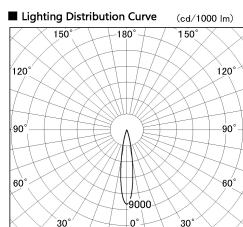

Item no. DD130-0515BB9027-DM1

Series Name: Hospitality Antiglare
downlight (DD130)

■ Direct Horizontal Illuminance DD130-0515BB9027-DM1

φ	Illuminance Angle	Beam Angle	Vertical Illuminance (lx)
290	17°	17°	13870
1			3470
590			1540
2			870
890			550
3			390
1190			280
m	1	0	220

Installation	Recessed mount	
Type	Hospitality	Antiglare downlight (DD130)
Fixture wattage	7.2W	
Beam angle	17 deg	
Color Temp.	2700K	
CRI	Ra>90	
Luminous	409 lm	
Body	Die-cast aluminum alloy	
Body finish	N/A	
Trim finish	Black	
Reflector finish	Black	
IP Rate	IP20	
Light source	COB module	
Input Voltage	AC220~240V	
Dimming Type	1-10v Dimmable	
Certificate	CE, CCC	
Cut Hole	60	