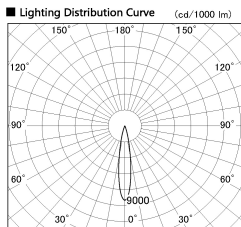

Item no. DD130-0515BW9027-DM1

Series Name: Hospitality Antiglare
downlight (DD130)

■ Direct Horizontal Illuminance DD130-0515BW9027-DM1

| φ | Illuminance Angle | Beam Angle | Vertical Illuminance (lx) |
|------|-------------------|------------|---------------------------|
| 1 | 17° | 17° | 13870 |
| 290 | | | 3470 |
| 1 | | | 1540 |
| 590 | | | 870 |
| 2 | | | 550 |
| 890 | | | 390 |
| 3 | | | 280 |
| 1190 | | | 220 |

| | | |
|------------------|-------------------------|--------------------------------|
| Installation | Recessed mount | |
| Type | Hospitality | Antiglare downlight (DD130) |
| Fixture wattage | 7.2W | |
| Beam angle | 17 deg | |
| Color Temp. | 2700K | |
| CRI | Ra>90 | |
| Luminous | 409 lm | |
| Body | Die-cast aluminum alloy | |
| Body finish | N/A | |
| Trim finish | White | |
| Reflector finish | Black | |
| IP Rate | IP20 | |
| Light source | COB module | |
| Input Voltage | AC220~240V | |
| Dimming Type | 1-10v Dimmable | |
| Certificate | CE, CCC | |
| Cut Hole | 60 | |