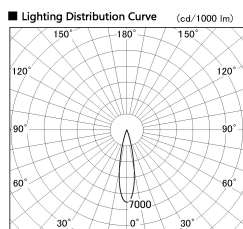

Item no. DD130-0525CB9027-DM1

Series Name: Hospitality Antiglare
downlight (DD130)

■ Direct Horizontal Illuminance DD130-0525CB9027-DM1

| Beam Angle | Vertical Illuminance (lx) |
|------------|---------------------------|
| 21° | 11880 |
| 22° | 2970 |
| 37° | 1320 |
| 74° | 740 |
| 110° | 480 |
| 148° | 330 |
| | 240 |
| | 190 |

| | |
|------------------|--|
| Installation | Recessed mount |
| Type | Hospitality Antiglare downlight (DD130) |
| Fixture wattage | 7.2W |
| Beam angle | 22 deg |
| Color Temp. | 2700K |
| CRI | Ra>90 |
| Luminous | 465 lm |
| Body | Die-cast aluminum alloy |
| Body finish | N/A |
| Trim finish | Black |
| Reflector finish | Black Chrome |
| IP Rate | IP20 |
| Light source | COB module |
| Input Voltage | AC220~240V |
| Dimming Type | 1-10v Dimmable |
| Certificate | CE, CCC |
| Cut Hole | 60 |