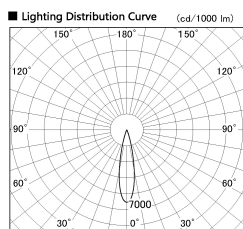

Item no. DD130-0525CW9027-DM1

Series Name: Hospitality Antiglare
downlight (DD130)

Installation	Recessed mount
Type	Hospitality Antiglare downlight (DD130)
Fixture wattage	7.2W
Beam angle	22 deg
Color Temp.	2700K
CRI	Ra>90
Luminous	465 lm
Body	Die-cast aluminum alloy
Body finish	N/A
Trim finish	White
Reflector finish	Black Chrome
IP Rate	IP20
Light source	COB module
Input Voltage	AC220~240V
Dimming Type	1-10v Dimmable
Certificate	CE, CCC
Cut Hole	60