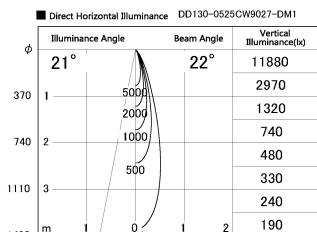

Item no. DD130-0525CW9027-DM1

Series Name: Hospitality Antiglare
downlight (DD130)

Installation	Recessed mount
Type	Hospitality Antiglare downlight (DD130)
Fixture wattage	7.2W
Beam angle	22 deg
Color Temp.	2700K
CRI	Ra>90
Luminous	465 lm
Body	Die-cast aluminum alloy
Body finish	N/A
Trim finish	White
Reflector finish	Black Chrome
IP Rate	IP20
Light source	COB module
Input Voltage	AC220~240V
Dimming Type	1-10v Dimmable
Certificate	CE, CCC
Cut Hole	60