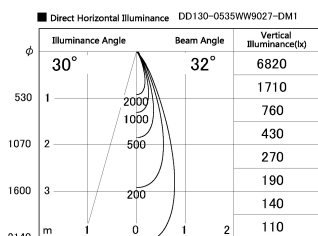

Item no. DD130-0535WW9027-DM1

Series Name: Hospitality Antiglare  
downlight (DD130)

Installation	Recessed mount
Type	Hospitality Antiglare downlight (DD130)
Fixture wattage	7.2W
Beam angle	31 deg
Color Temp.	2700K
CRI	Ra>90
Luminous	492 lm
Body	Die-cast aluminum alloy
Body finish	N/A
Trim finish	White
Reflector finish	White
IP Rate	IP20
Light source	COB module
Input Voltage	AC220~240V
Dimming Type	1-10v Dimmable
Certificate	CE, CCC
Cut Hole	60