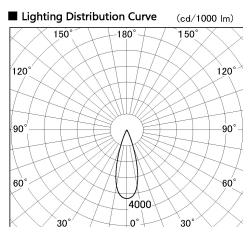

Item no. DD130-0535WW9027-DM1

Series Name: Hospitality Antiglare  
downlight (DD130)

Installation	Recessed mount
Type	Hospitality Antiglare downlight (DD130)
Fixture wattage	7.2W
Beam angle	31 deg
Color Temp.	2700K
CRI	Ra>90
Luminous	492 lm
Body	Die-cast aluminum alloy
Body finish	N/A
Trim finish	White
Reflector finish	White
IP Rate	IP20
Light source	COB module
Input Voltage	AC220~240V
Dimming Type	1-10v Dimmable
Certificate	CE, CCC
Cut Hole	60