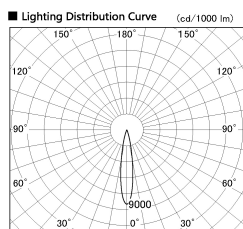

Item no. DD130-1215BB9027-DM1

Series Name: Hospitality Antiglare
downlight (DD130)

■ Direct Horizontal Illuminance DD130-1215BB9027-DM1

φ	Illuminance Angle	Beam Angle	Vertical Illuminance (lx)
1	17°	17°	20500
290			5130
1			2280
590			1280
2			820
890			570
3			420
1190			320

Installation	Recessed mount	
Type	Hospitality	Antiglare downlight (DD130)
Fixture wattage	12.1W	
Beam angle	17 deg	
Color Temp.	2700K	
CRI	Ra>90	
Luminous	606 lm	
Body	Die-cast aluminum alloy	
Body finish	N/A	
Trim finish	Black	
Reflector finish	Black	
IP Rate	IP20	
Light source	COB module	
Input Voltage	AC220~240V	
Dimming Type	1-10v Dimmable	
Certificate	CE, CCC	
Cut Hole	60	