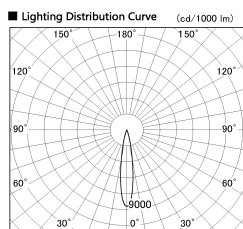

Item no. DD130-1215CB9027-DM1

Series Name: Hospitality Antiglare  
downlight (DD130)

■ Direct Horizontal Illuminance DD130-1215CB9027-DM1

φ	Illuminance Angle	Beam Angle	Vertical Illuminance (lx)
	17°	17°	21070
290	1	10000	5270
		5000	2340
590	2	2000	1320
		1000	840
890	3	500	590
			430
1190	m	1	330

Installation	Recessed mount	
Type	Hospitality	Antiglare downlight (DD130)
Fixture wattage	12.1W	
Beam angle	17 deg	
Color Temp.	2700K	
CRI	Ra>90	
Luminous	607 lm	
Body	Die-cast aluminum alloy	
Body finish	N/A	
Trim finish	Black	
Reflector finish	Black Chrome	
IP Rate	IP20	
Light source	COB module	
Input Voltage	AC220~240V	
Dimming Type	1-10v Dimmable	
Certificate	CE, CCC	
Cut Hole	60	