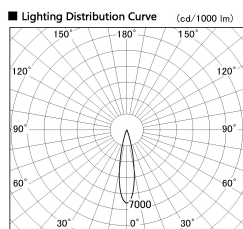

Item no. DD130-1225WB9027-DM1

Series Name: Hospitality Antiglare
downlight (DD130)

Installation	Recessed mount	
Type	Hospitality	Antiglare downlight (DD130)
Fixture wattage	12.1W	
Beam angle	22 deg	
Color Temp.	2700K	
CRI	Ra>90	
Luminous	701 lm	
Body	Die-cast aluminum alloy	
Body finish	N/A	
Trim finish	Black	
Reflector finish	White	
IP Rate	IP20	
Light source	COB module	
Input Voltage	AC220~240V	
Dimming Type	1-10v Dimmable	
Certificate	CE, CCC	
Cut Hole	60	