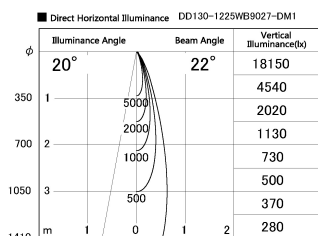

Item no. DD130-1225WB9027-DM1

Series Name: Hospitality Antiglare
downlight (DD130)

Installation	Recessed mount	
Type	Hospitality	Antiglare downlight (DD130)
Fixture wattage	12.1W	
Beam angle	22 deg	
Color Temp.	2700K	
CRI	Ra>90	
Luminous	701 lm	
Body	Die-cast aluminum alloy	
Body finish	N/A	
Trim finish	Black	
Reflector finish	White	
IP Rate	IP20	
Light source	COB module	
Input Voltage	AC220~240V	
Dimming Type	1-10v Dimmable	
Certificate	CE, CCC	
Cut Hole	60	