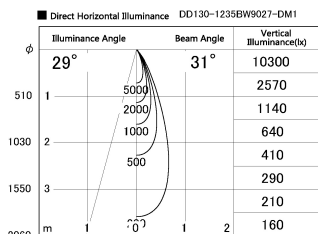

Item no. DD130-1235BW9027-DM1

Series Name: Hospitality Antiglare  
downlight (DD130)

Installation	Recessed mount
Type	Hospitality Antiglare downlight (DD130)
Fixture wattage	12.1W
Beam angle	31 deg
Color Temp.	2700K
CRI	Ra>90
Luminous	709 lm
Body	Die-cast aluminum alloy
Body finish	N/A
Trim finish	White
Reflector finish	Black
IP Rate	IP20
Light source	COB module
Input Voltage	AC220~240V
Dimming Type	1-10v Dimmable
Certificate	CE, CCC
Cut Hole	60