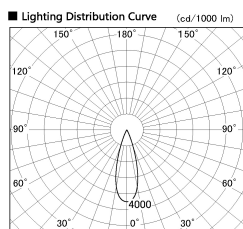

Item no. DD130-1235BW9027-DM1

Series Name: Hospitality Antiglare  
downlight (DD130)

Installation	Recessed mount
Type	Hospitality Antiglare downlight (DD130)
Fixture wattage	12.1W
Beam angle	31 deg
Color Temp.	2700K
CRI	Ra>90
Luminous	709 lm
Body	Die-cast aluminum alloy
Body finish	N/A
Trim finish	White
Reflector finish	Black
IP Rate	IP20
Light source	COB module
Input Voltage	AC220~240V
Dimming Type	1-10v Dimmable
Certificate	CE, CCC
Cut Hole	60