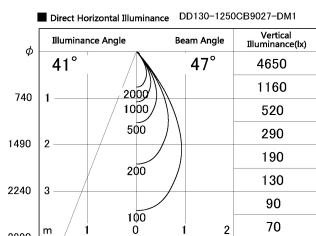

Item no. DD130-1250CB9027-DM1

Series Name: Hospitality Antiglare
downlight (DD130)

Installation	Recessed mount
Type	Hospitality Antiglare downlight (DD130)
Fixture wattage	12.1W
Beam angle	47 deg
Color Temp.	2700K
CRI	Ra>90
Luminous	667 lm
Body	Die-cast aluminum alloy
Body finish	N/A
Trim finish	Black
Reflector finish	Black Chrome
IP Rate	IP20
Light source	COB module
Input Voltage	AC220~240V
Dimming Type	1-10v Dimmable
Certificate	CE, CCC
Cut Hole	60