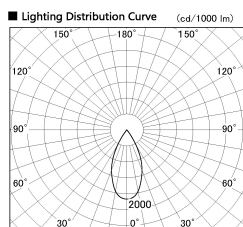

Item no. DD130-1250CB9027-DM1

Series Name: Hospitality Antiglare
downlight (DD130)

Installation	Recessed mount
Type	Hospitality Antiglare downlight (DD130)
Fixture wattage	12.1W
Beam angle	47 deg
Color Temp.	2700K
CRI	Ra>90
Luminous	667 lm
Body	Die-cast aluminum alloy
Body finish	N/A
Trim finish	Black
Reflector finish	Black Chrome
IP Rate	IP20
Light source	COB module
Input Voltage	AC220~240V
Dimming Type	1-10v Dimmable
Certificate	CE, CCC
Cut Hole	60