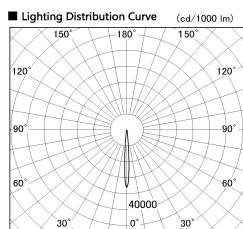

Item no. DD130-0504CB9030-DM1

Series Name: Hospitality Antiglare  
downlight (DD130)

■ Direct Horizontal Illuminance DD130-0504CB9030-DM1

φ	Illuminance Angle	Beam Angle	Vertical Illuminance (lx)
1	7°	8°	18440
2			4610
3			2050
4			1150
5			740
6			510
7			380
8			290

Installation	Recessed mount	
Type	Hospitality	Antiglare downlight (DD130)
Fixture wattage	3.5W	
Beam angle	7 deg	
Color Temp.	3000K	
CRI	Ra>90	
Luminous	158 lm	
Body	Die-cast aluminum alloy	
Body finish	N/A	
Trim finish	Black	
Reflector finish	Black Chrome	
IP Rate	IP20	
Light source	SMD module	
Input Voltage	AC220~240V	
Dimming Type	1-10v Dimmable	
Certificate	CE, CCC	
Cut Hole	60	