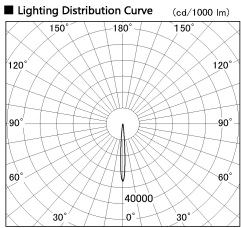

Item no. DD130-0504CW9030-DM1

Series Name: Hospitality Antiglare  
downlight (DD130)

■ Direct Horizontal Illuminance DD130-0504CW9030-DM1

φ	Illuminance Angle	Beam Angle	Vertical Illuminance (lx)
1	7°	8°	18440
1			4610
2			2050
2			1150
3			740
3			510
4			380
4			290

Installation	Recessed mount	
Type	Hospitality	Antiglare downlight (DD130)
Fixture wattage	3.5W	
Beam angle	7 deg	
Color Temp.	3000K	
CRI	Ra>90	
Luminous	158 lm	
Body	Die-cast aluminum alloy	
Body finish	N/A	
Trim finish	White	
Reflector finish	Black Chrome	
IP Rate	IP20	
Light source	SMD module	
Input Voltage	AC220~240V	
Dimming Type	1-10v Dimmable	
Certificate	CE, CCC	
Cut Hole	60	