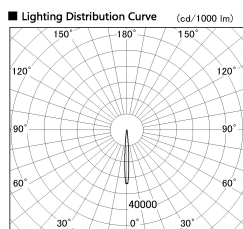

Item no. DD130-0504WB9030-DM1

Series Name: Hospitality Antiglare
downlight (DD130)

■ Direct Horizontal Illuminance DD130-0504WB9030-DM1

φ	Illuminance Angle	Beam Angle	Vertical Illuminance (lx)
120	7°	8°	16130
1			4030
240			1790
2			1010
360			650
3			450
480			330
m	1	0	250

Installation	Recessed mount	
Type	Hospitality	Antiglare downlight (DD130)
Fixture wattage	3.5W	
Beam angle	7 deg	
Color Temp.	3000K	
CRI	Ra>90	
Luminous	149 lm	
Body	Die-cast aluminum alloy	
Body finish	N/A	
Trim finish	Black	
Reflector finish	White	
IP Rate	IP20	
Light source	SMD module	
Input Voltage	AC220~240V	
Dimming Type	1-10v Dimmable	
Certificate	CE, CCC	
Cut Hole	60	