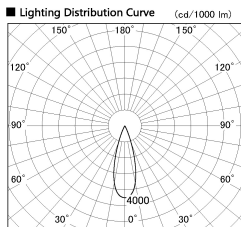

Item no. DD130-0535BW9030-DM1

Series Name: Hospitality Antiglare
downlight (DD130)

Installation	Recessed mount
Type	Hospitality Antiglare downlight (DD130)
Fixture wattage	7.2W
Beam angle	31 deg
Color Temp.	3000K
CRI	Ra>90
Luminous	499 lm
Body	Die-cast aluminum alloy
Body finish	N/A
Trim finish	White
Reflector finish	Black
IP Rate	IP20
Light source	COB module
Input Voltage	AC220~240V
Dimming Type	1-10v Dimmable
Certificate	CE, CCC
Cut Hole	60