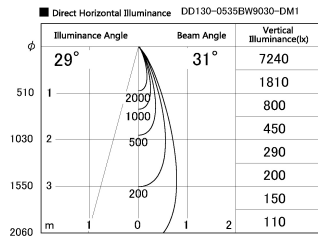

Item no. DD130-0535BW9030-DM1

Series Name: Hospitality Antiglare
downlight (DD130)

Installation	Recessed mount
Type	Hospitality Antiglare downlight (DD130)
Fixture wattage	7.2W
Beam angle	31 deg
Color Temp.	3000K
CRI	Ra>90
Luminous	499 lm
Body	Die-cast aluminum alloy
Body finish	N/A
Trim finish	White
Reflector finish	Black
IP Rate	IP20
Light source	COB module
Input Voltage	AC220~240V
Dimming Type	1-10v Dimmable
Certificate	CE, CCC
Cut Hole	60