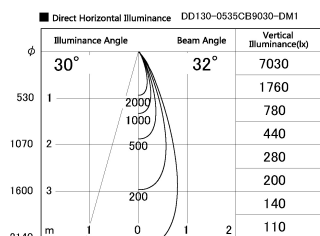

Item no. DD130-0535CB9030-DM1

Series Name: Hospitality Antiglare
downlight (DD130)

Installation	Recessed mount
Type	Hospitality Antiglare downlight (DD130)
Fixture wattage	7.2W
Beam angle	31 deg
Color Temp.	3000K
CRI	Ra>90
Luminous	506 lm
Body	Die-cast aluminum alloy
Body finish	N/A
Trim finish	Black
Reflector finish	Black Chrome
IP Rate	IP20
Light source	COB module
Input Voltage	AC220~240V
Dimming Type	1-10v Dimmable
Certificate	CE, CCC
Cut Hole	60