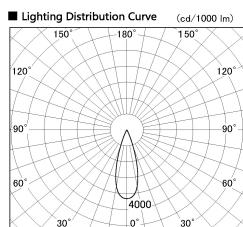

Item no. DD130-0535CB9030-DM1

Series Name: Hospitality Antiglare
downlight (DD130)

Installation	Recessed mount
Type	Hospitality Antiglare downlight (DD130)
Fixture wattage	7.2W
Beam angle	31 deg
Color Temp.	3000K
CRI	Ra>90
Luminous	506 lm
Body	Die-cast aluminum alloy
Body finish	N/A
Trim finish	Black
Reflector finish	Black Chrome
IP Rate	IP20
Light source	COB module
Input Voltage	AC220~240V
Dimming Type	1-10v Dimmable
Certificate	CE, CCC
Cut Hole	60