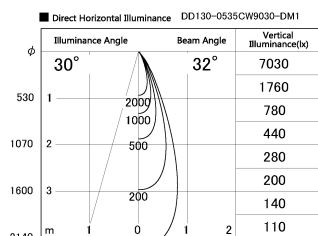

Item no. DD130-0535CW9030-DM1

Series Name: Hospitality Antiglare
downlight (DD130)

Installation	Recessed mount
Type	Hospitality Antiglare downlight (DD130)
Fixture wattage	7.2W
Beam angle	31 deg
Color Temp.	3000K
CRI	Ra>90
Luminous	506 lm
Body	Die-cast aluminum alloy
Body finish	N/A
Trim finish	White
Reflector finish	Black Chrome
IP Rate	IP20
Light source	COB module
Input Voltage	AC220~240V
Dimming Type	1-10v Dimmable
Certificate	CE, CCC
Cut Hole	60