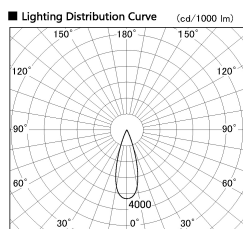

Item no. DD130-0535CW9030-DM1

Series Name: Hospitality Antiglare
downlight (DD130)

Installation	Recessed mount
Type	Hospitality Antiglare downlight (DD130)
Fixture wattage	7.2W
Beam angle	31 deg
Color Temp.	3000K
CRI	Ra>90
Luminous	506 lm
Body	Die-cast aluminum alloy
Body finish	N/A
Trim finish	White
Reflector finish	Black Chrome
IP Rate	IP20
Light source	COB module
Input Voltage	AC220~240V
Dimming Type	1-10v Dimmable
Certificate	CE, CCC
Cut Hole	60