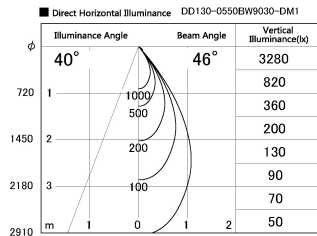

Item no. DD130-0550BW9030-DM1

Series Name: Hospitality Antiglare
downlight (DD130)

Installation	Recessed mount	
Type	Hospitality	Antiglare downlight (DD130)
Fixture wattage	7.2W	
Beam angle	46 deg	
Color Temp.	3000K	
CRI	Ra>90	
Luminous	460 lm	
Body	Die-cast aluminum alloy	
Body finish	N/A	
Trim finish	White	
Reflector finish	Black	
IP Rate	IP20	
Light source	COB module	
Input Voltage	AC220~240V	
Dimming Type	1-10v Dimmable	
Certificate	CE, CCC	
Cut Hole	60	