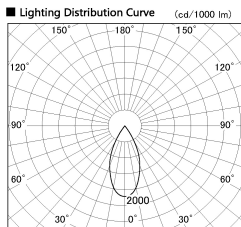

Item no. DD130-0550BW9030-DM1

Series Name: Hospitality Antiglare
downlight (DD130)

Installation	Recessed mount	
Type	Hospitality	Antiglare downlight (DD130)
Fixture wattage	7.2W	
Beam angle	46 deg	
Color Temp.	3000K	
CRI	Ra>90	
Luminous	460 lm	
Body	Die-cast aluminum alloy	
Body finish	N/A	
Trim finish	White	
Reflector finish	Black	
IP Rate	IP20	
Light source	COB module	
Input Voltage	AC220~240V	
Dimming Type	1-10v Dimmable	
Certificate	CE, CCC	
Cut Hole	60	