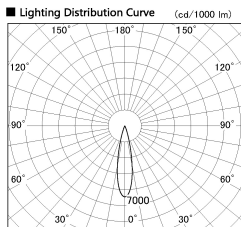

Item no. DD130-1225BW9030-DM1

Series Name: Hospitality Antiglare
downlight (DD130)

■ Direct Horizontal Illuminance DD130-1225BW9030-DM1

φ	Illuminance Angle	Beam Angle	Vertical Illuminance (lx)
370	21°	22°	17720
740			4430
1110			1970
1480			1110
			710
			490
			360
			280

Installation	Recessed mount	
Type	Hospitality	Antiglare downlight (DD130)
Fixture wattage	12.1W	
Beam angle	22 deg	
Color Temp.	3000K	
CRI	Ra>90	
Luminous	705 lm	
Body	Die-cast aluminum alloy	
Body finish	N/A	
Trim finish	White	
Reflector finish	Black	
IP Rate	IP20	
Light source	COB module	
Input Voltage	AC220~240V	
Dimming Type	1-10v Dimmable	
Certificate	CE, CCC	
Cut Hole	60	