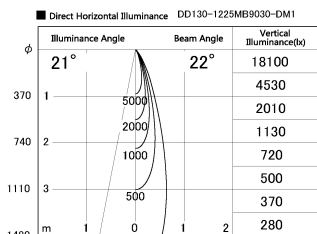

Item no. DD130-1225MB9030-DM1

Series Name: Hospitality Antiglare  
downlight (DD130)

Installation	Recessed mount	
Type	Hospitality	Antiglare downlight (DD130)
Fixture wattage	12.1W	
Beam angle	22 deg	
Color Temp.	3000K	
CRI	Ra>90	
Luminous	716 lm	
Body	Die-cast aluminum alloy	
Body finish	N/A	
Trim finish	Black	
Reflector finish	Mirror	
IP Rate	IP20	
Light source	COB module	
Input Voltage	AC220~240V	
Dimming Type	1-10v Dimmable	
Certificate	CE, CCC	
Cut Hole	60	