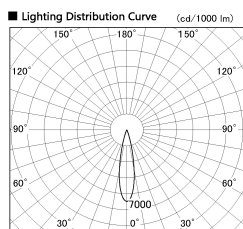

Item no. DD130-1225MB9030-DM1

Series Name: Hospitality Antiglare  
downlight (DD130)

Installation	Recessed mount	
Type	Hospitality	Antiglare downlight (DD130)
Fixture wattage	12.1W	
Beam angle	22 deg	
Color Temp.	3000K	
CRI	Ra>90	
Luminous	716 lm	
Body	Die-cast aluminum alloy	
Body finish	N/A	
Trim finish	Black	
Reflector finish	Mirror	
IP Rate	IP20	
Light source	COB module	
Input Voltage	AC220~240V	
Dimming Type	1-10v Dimmable	
Certificate	CE, CCC	
Cut Hole	60	