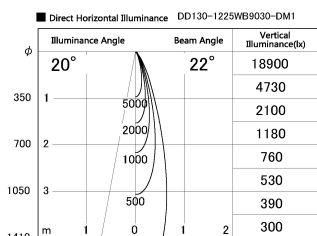

Item no. DD130-1225WB9030-DM1

Series Name: Hospitality Antiglare
downlight (DD130)

Installation	Recessed mount	
Type	Hospitality	Antiglare downlight (DD130)
Fixture wattage	12.1W	
Beam angle	22 deg	
Color Temp.	3000K	
CRI	Ra>90	
Luminous	731 lm	
Body	Die-cast aluminum alloy	
Body finish	N/A	
Trim finish	Black	
Reflector finish	White	
IP Rate	IP20	
Light source	COB module	
Input Voltage	AC220~240V	
Dimming Type	1-10v Dimmable	
Certificate	CE, CCC	
Cut Hole	60	