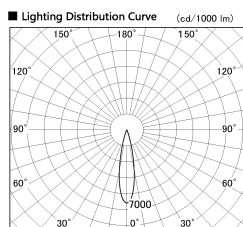

Item no. DD130-1225WB9030-DM1

Series Name: Hospitality Antiglare
downlight (DD130)

Installation	Recessed mount	
Type	Hospitality	Antiglare downlight (DD130)
Fixture wattage	12.1W	
Beam angle	22 deg	
Color Temp.	3000K	
CRI	Ra>90	
Luminous	731 lm	
Body	Die-cast aluminum alloy	
Body finish	N/A	
Trim finish	Black	
Reflector finish	White	
IP Rate	IP20	
Light source	COB module	
Input Voltage	AC220~240V	
Dimming Type	1-10v Dimmable	
Certificate	CE, CCC	
Cut Hole	60	