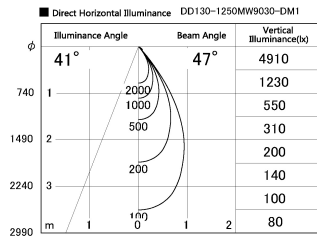

Item no. DD130-1250MW9030-DM1

Series Name: Hospitality Antiglare
downlight (DD130)

Installation	Recessed mount
Type	Hospitality Antiglare downlight (DD130)
Fixture wattage	12.1W
Beam angle	47 deg
Color Temp.	3000K
CRI	Ra>90
Luminous	706 lm
Body	Die-cast aluminum alloy
Body finish	N/A
Trim finish	White
Reflector finish	Mirror
IP Rate	IP20
Light source	COB module
Input Voltage	AC220~240V
Dimming Type	1-10v Dimmable
Certificate	CE, CCC
Cut Hole	60