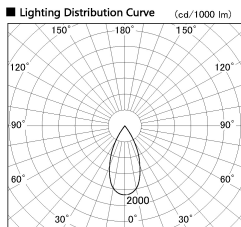

Item no. DD130-1250MW9030-DM1

Series Name: Hospitality Antiglare
downlight (DD130)

Installation	Recessed mount
Type	Hospitality Antiglare downlight (DD130)
Fixture wattage	12.1W
Beam angle	47 deg
Color Temp.	3000K
CRI	Ra>90
Luminous	706 lm
Body	Die-cast aluminum alloy
Body finish	N/A
Trim finish	White
Reflector finish	Mirror
IP Rate	IP20
Light source	COB module
Input Voltage	AC220~240V
Dimming Type	1-10v Dimmable
Certificate	CE, CCC
Cut Hole	60