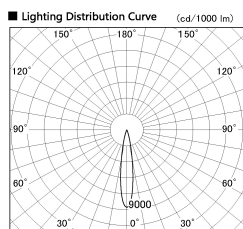

Item no. DD130-0515WB9035-DM1

Series Name: Hospitality Antiglare
downlight (DD130)

■ Direct Horizontal Illuminance DD130-0515WB9035-DM1

φ	Illuminance Angle	Beam Angle	Vertical Illuminance (lx)
1	17°	17°	16300
290			4070
1			1810
2			1020
590			650
2			450
890			330
3			250
1190			250

Installation	Recessed mount	
Type	Hospitality	Antiglare downlight (DD130)
Fixture wattage	7.2W	
Beam angle	17 deg	
Color Temp.	3500K	
CRI	Ra>90	
Luminous	462 lm	
Body	Die-cast aluminum alloy	
Body finish	N/A	
Trim finish	Black	
Reflector finish	White	
IP Rate	IP20	
Light source	COB module	
Input Voltage	AC220~240V	
Dimming Type	1-10v Dimmable	
Certificate	CE, CCC	
Cut Hole	60	