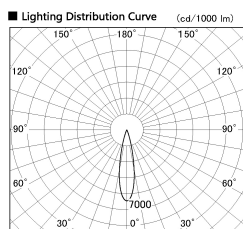

Item no. DD130-0525BW9035-DM1

Series Name: Hospitality Antiglare
downlight (DD130)

Installation	Recessed mount	
Type	Hospitality	Antiglare downlight (DD130)
Fixture wattage	7.2W	
Beam angle	22 deg	
Color Temp.	3500K	
CRI	Ra>90	
Luminous	500 lm	
Body	Die-cast aluminum alloy	
Body finish	N/A	
Trim finish	White	
Reflector finish	Black	
IP Rate	IP20	
Light source	COB module	
Input Voltage	AC220~240V	
Dimming Type	1-10v Dimmable	
Certificate	CE, CCC	
Cut Hole	60	