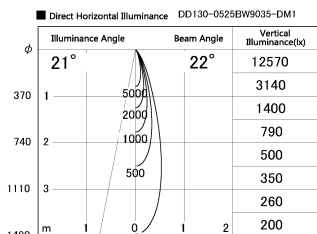

Item no. DD130-0525BW9035-DM1

Series Name: Hospitality Antiglare
downlight (DD130)

Installation	Recessed mount	
Type	Hospitality	Antiglare downlight (DD130)
Fixture wattage	7.2W	
Beam angle	22 deg	
Color Temp.	3500K	
CRI	Ra>90	
Luminous	500 lm	
Body	Die-cast aluminum alloy	
Body finish	N/A	
Trim finish	White	
Reflector finish	Black	
IP Rate	IP20	
Light source	COB module	
Input Voltage	AC220~240V	
Dimming Type	1-10v Dimmable	
Certificate	CE, CCC	
Cut Hole	60	