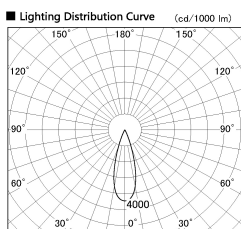

Item no. DD130-0535MW9035-DM1

Series Name: Hospitality Antiglare
downlight (DD130)

Installation	Recessed mount
Type	Hospitality Antiglare downlight (DD130)
Fixture wattage	7.2W
Beam angle	31 deg
Color Temp.	3500K
CRI	Ra>90
Luminous	528 lm
Body	Die-cast aluminum alloy
Body finish	N/A
Trim finish	White
Reflector finish	Mirror
IP Rate	IP20
Light source	COB module
Input Voltage	AC220~240V
Dimming Type	1-10v Dimmable
Certificate	CE, CCC
Cut Hole	60