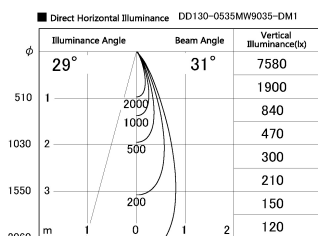

Item no. DD130-0535MW9035-DM1

Series Name: Hospitality Antiglare
downlight (DD130)

Installation	Recessed mount
Type	Hospitality Antiglare downlight (DD130)
Fixture wattage	7.2W
Beam angle	31 deg
Color Temp.	3500K
CRI	Ra>90
Luminous	528 lm
Body	Die-cast aluminum alloy
Body finish	N/A
Trim finish	White
Reflector finish	Mirror
IP Rate	IP20
Light source	COB module
Input Voltage	AC220~240V
Dimming Type	1-10v Dimmable
Certificate	CE, CCC
Cut Hole	60