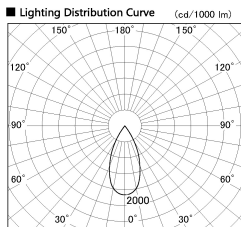

Item no. DD130-0550MW9035-DM1

Series Name: Hospitality Antiglare  
downlight (DD130)

Installation	Recessed mount
Type	Hospitality Antiglare downlight (DD130)
Fixture wattage	7.2W
Beam angle	47 deg
Color Temp.	3500K
CRI	Ra>90
Luminous	500 lm
Body	Die-cast aluminum alloy
Body finish	N/A
Trim finish	White
Reflector finish	Mirror
IP Rate	IP20
Light source	COB module
Input Voltage	AC220~240V
Dimming Type	1-10v Dimmable
Certificate	CE, CCC
Cut Hole	60