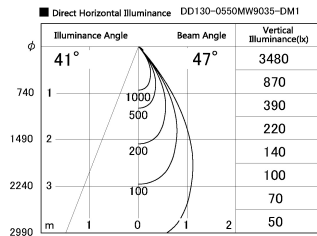

Item no. DD130-0550MW9035-DM1

Series Name: Hospitality Antiglare  
downlight (DD130)

Installation	Recessed mount
Type	Hospitality Antiglare downlight (DD130)
Fixture wattage	7.2W
Beam angle	47 deg
Color Temp.	3500K
CRI	Ra>90
Luminous	500 lm
Body	Die-cast aluminum alloy
Body finish	N/A
Trim finish	White
Reflector finish	Mirror
IP Rate	IP20
Light source	COB module
Input Voltage	AC220~240V
Dimming Type	1-10v Dimmable
Certificate	CE, CCC
Cut Hole	60