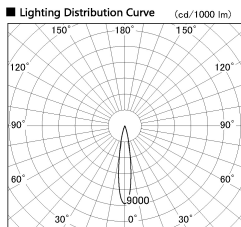

Item no. DD130-1215MB9035-DM1

Series Name: Hospitality Antiglare
downlight (DD130)

■ Direct Horizontal Illuminance DD130-1215MB9035-DM1

φ	Illuminance Angle	Beam Angle	Vertical Illuminance (lx)
290	17°	17°	23760
1	10000		5940
	5000		2640
590	2000		1490
2	1000		950
890	500		660
3	0		480
1190	0		370

Installation	Recessed mount	
Type	Hospitality	Antiglare downlight (DD130)
Fixture wattage	12.1W	
Beam angle	17 deg	
Color Temp.	3500K	
CRI	Ra>90	
Luminous	670 lm	
Body	Die-cast aluminum alloy	
Body finish	N/A	
Trim finish	Black	
Reflector finish	Mirror	
IP Rate	IP20	
Light source	COB module	
Input Voltage	AC220~240V	
Dimming Type	1-10v Dimmable	
Certificate	CE, CCC	
Cut Hole	60	