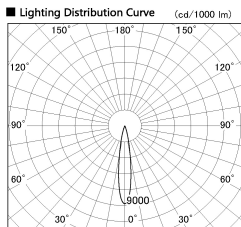

Item no. DD130-1215MW9035-DM1

Series Name: Hospitality Antiglare  
downlight (DD130)

■ Direct Horizontal Illuminance DD130-1215MW9035-DM1

φ	Illuminance Angle	Beam Angle	Vertical Illuminance (lx)
290	17°	17°	23760
1	10000		5940
	5000		2640
590	2000		1490
2	1000		950
890	500		660
3	0		480
1190	0	2	370

Installation	Recessed mount	
Type	Hospitality	Antiglare downlight (DD130)
Fixture wattage	12.1W	
Beam angle	17 deg	
Color Temp.	3500K	
CRI	Ra>90	
Luminous	670 lm	
Body	Die-cast aluminum alloy	
Body finish	N/A	
Trim finish	White	
Reflector finish	Mirror	
IP Rate	IP20	
Light source	COB module	
Input Voltage	AC220~240V	
Dimming Type	1-10v Dimmable	
Certificate	CE, CCC	
Cut Hole	60	