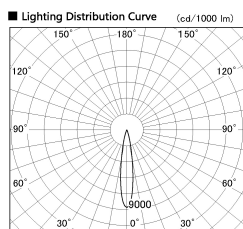

Item no. DD130-1215WW9035-DM1

Series Name: Hospitality Antiglare  
downlight (DD130)

■ Direct Horizontal Illuminance DD130-1215WW9035-DM1

φ	Illuminance Angle	Beam Angle	Vertical Illuminance (lx)
290	17°	17°	24110
1	10000		6030
	5000		2680
590	2	2000	1510
		1000	960
890	3		670
		500	490
1190	m	1	380
		2	

Installation	Recessed mount	
Type	Hospitality	Antiglare downlight (DD130)
Fixture wattage	12.1W	
Beam angle	17 deg	
Color Temp.	3500K	
CRI	Ra>90	
Luminous	685 lm	
Body	Die-cast aluminum alloy	
Body finish	N/A	
Trim finish	White	
Reflector finish	White	
IP Rate	IP20	
Light source	COB module	
Input Voltage	AC220~240V	
Dimming Type	1-10v Dimmable	
Certificate	CE, CCC	
Cut Hole	60	