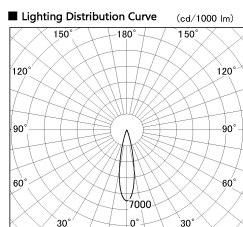

Item no. DD130-1225BW9035-DM1

Series Name: Hospitality Antiglare
downlight (DD130)

■ Direct Horizontal Illuminance DD130-1225BW9035-DM1

φ	Illuminance Angle	Beam Angle	Vertical Illuminance (lx)
370	21°	22°	18590
740			4650
1110			2070
1480			1160
			740
			520
			380
			290

Installation	Recessed mount
Type	Hospitality Antiglare downlight (DD130)
Fixture wattage	12.1W
Beam angle	22 deg
Color Temp.	3500K
CRI	Ra>90
Luminous	741 lm
Body	Die-cast aluminum alloy
Body finish	N/A
Trim finish	White
Reflector finish	Black
IP Rate	IP20
Light source	COB module
Input Voltage	AC220~240V
Dimming Type	1-10v Dimmable
Certificate	CE, CCC
Cut Hole	60