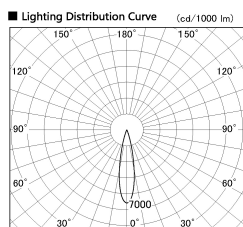

Item no. DD130-1225WW9035-DM1

Series Name: Hospitality Antiglare  
downlight (DD130)

■ Direct Horizontal Illuminance DD130-1225WW9035-DM1

φ	Illuminance Angle	Beam Angle	Vertical Illuminance (lx)
350	20°	22°	19860
700			4970
1050			2210
1410			1240
			790
			550
			410
			310

Installation	Recessed mount
Type	Hospitality Antiglare downlight (DD130)
Fixture wattage	12.1W
Beam angle	22 deg
Color Temp.	3500K
CRI	Ra>90
Luminous	767 lm
Body	Die-cast aluminum alloy
Body finish	N/A
Trim finish	White
Reflector finish	White
IP Rate	IP20
Light source	COB module
Input Voltage	AC220~240V
Dimming Type	1-10v Dimmable
Certificate	CE, CCC
Cut Hole	60