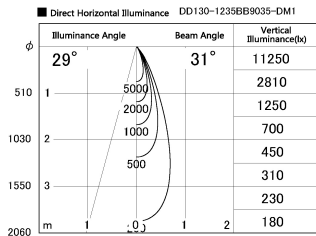

Item no. DD130-1235BB9035-DM1

Series Name: Hospitality Antiglare
downlight (DD130)

Installation	Recessed mount
Type	Hospitality Antiglare downlight (DD130)
Fixture wattage	12.1W
Beam angle	31 deg
Color Temp.	3500K
CRI	Ra>90
Luminous	776 lm
Body	Die-cast aluminum alloy
Body finish	N/A
Trim finish	Black
Reflector finish	Black
IP Rate	IP20
Light source	COB module
Input Voltage	AC220~240V
Dimming Type	1-10v Dimmable
Certificate	CE, CCC
Cut Hole	60