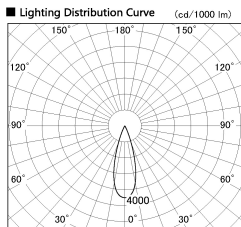

Item no. DD130-1235BB9035-DM1

Series Name: Hospitality Antiglare
downlight (DD130)

Installation	Recessed mount
Type	Hospitality Antiglare downlight (DD130)
Fixture wattage	12.1W
Beam angle	31 deg
Color Temp.	3500K
CRI	Ra>90
Luminous	776 lm
Body	Die-cast aluminum alloy
Body finish	N/A
Trim finish	Black
Reflector finish	Black
IP Rate	IP20
Light source	COB module
Input Voltage	AC220~240V
Dimming Type	1-10v Dimmable
Certificate	CE, CCC
Cut Hole	60